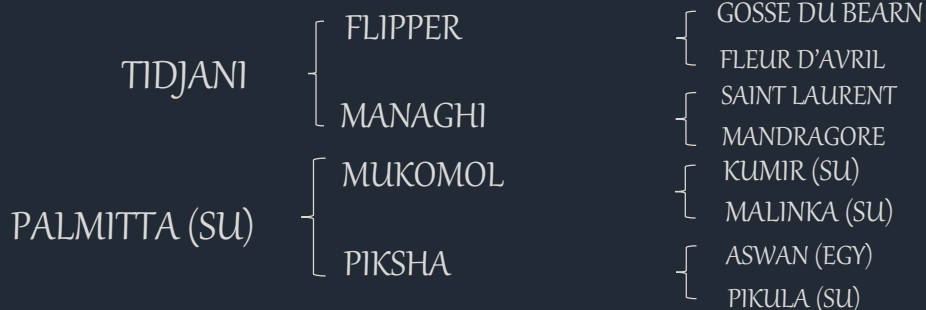

Patterdale

Arabian Mare born on the 10/03/2002

PATTERDALE (f. 1998) didn't race. Breeding mare.

Dam of :

ASMAHAN (f., 2016, ON THE WAY BACK).

Sire

Tidjani (m.) 5 races, **5 wins.** at 3 yo. One of the best Arabian Stallion for flat and Endurance. Sire of Group 1 Winners. Sire of stallions.

1st Dam

Palmitta (SU) n'a pas couru. Mère de :
PARBELLA (f., 2006, **KARBELLA**) Endurance Young horses finale in France 5 & 6 yo, placed in CEI* 90KM
PARAKKA (m., 2005, **AKBAR**) 40km Endurance
PATTERDALE (f., 2002, **TIDJANI**) see above.
PAVOLE (f., 2000, **VOLPONE**) exported GB
PELOTE (f., 1999, **WAY TO GO**) exported GB
PASTICHE (f. 1997, **DORMANE**) exported GB
PRINCE ORM (m., 1996, **DORMANE**) exported GB. 1 place for 1 outing.

2nd Dam

Piksha (SU) n'a pas couru. Mère de :
PALMITTA (SU) (see above)
DOMBRA (SU) (f., **MURMANSK**)